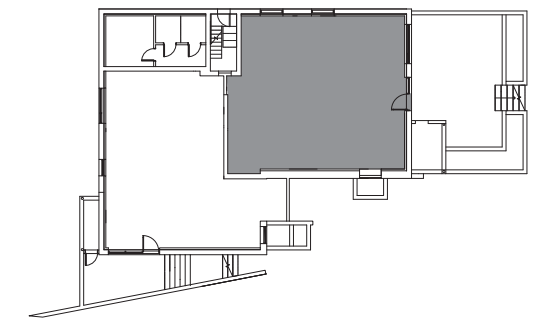

SUITE 1A
2 BEDROOM + DEN
1,132
SQ. FT.

GROUND LEVEL
N
Sizes and specifications subject to change without notice. E&O.E.