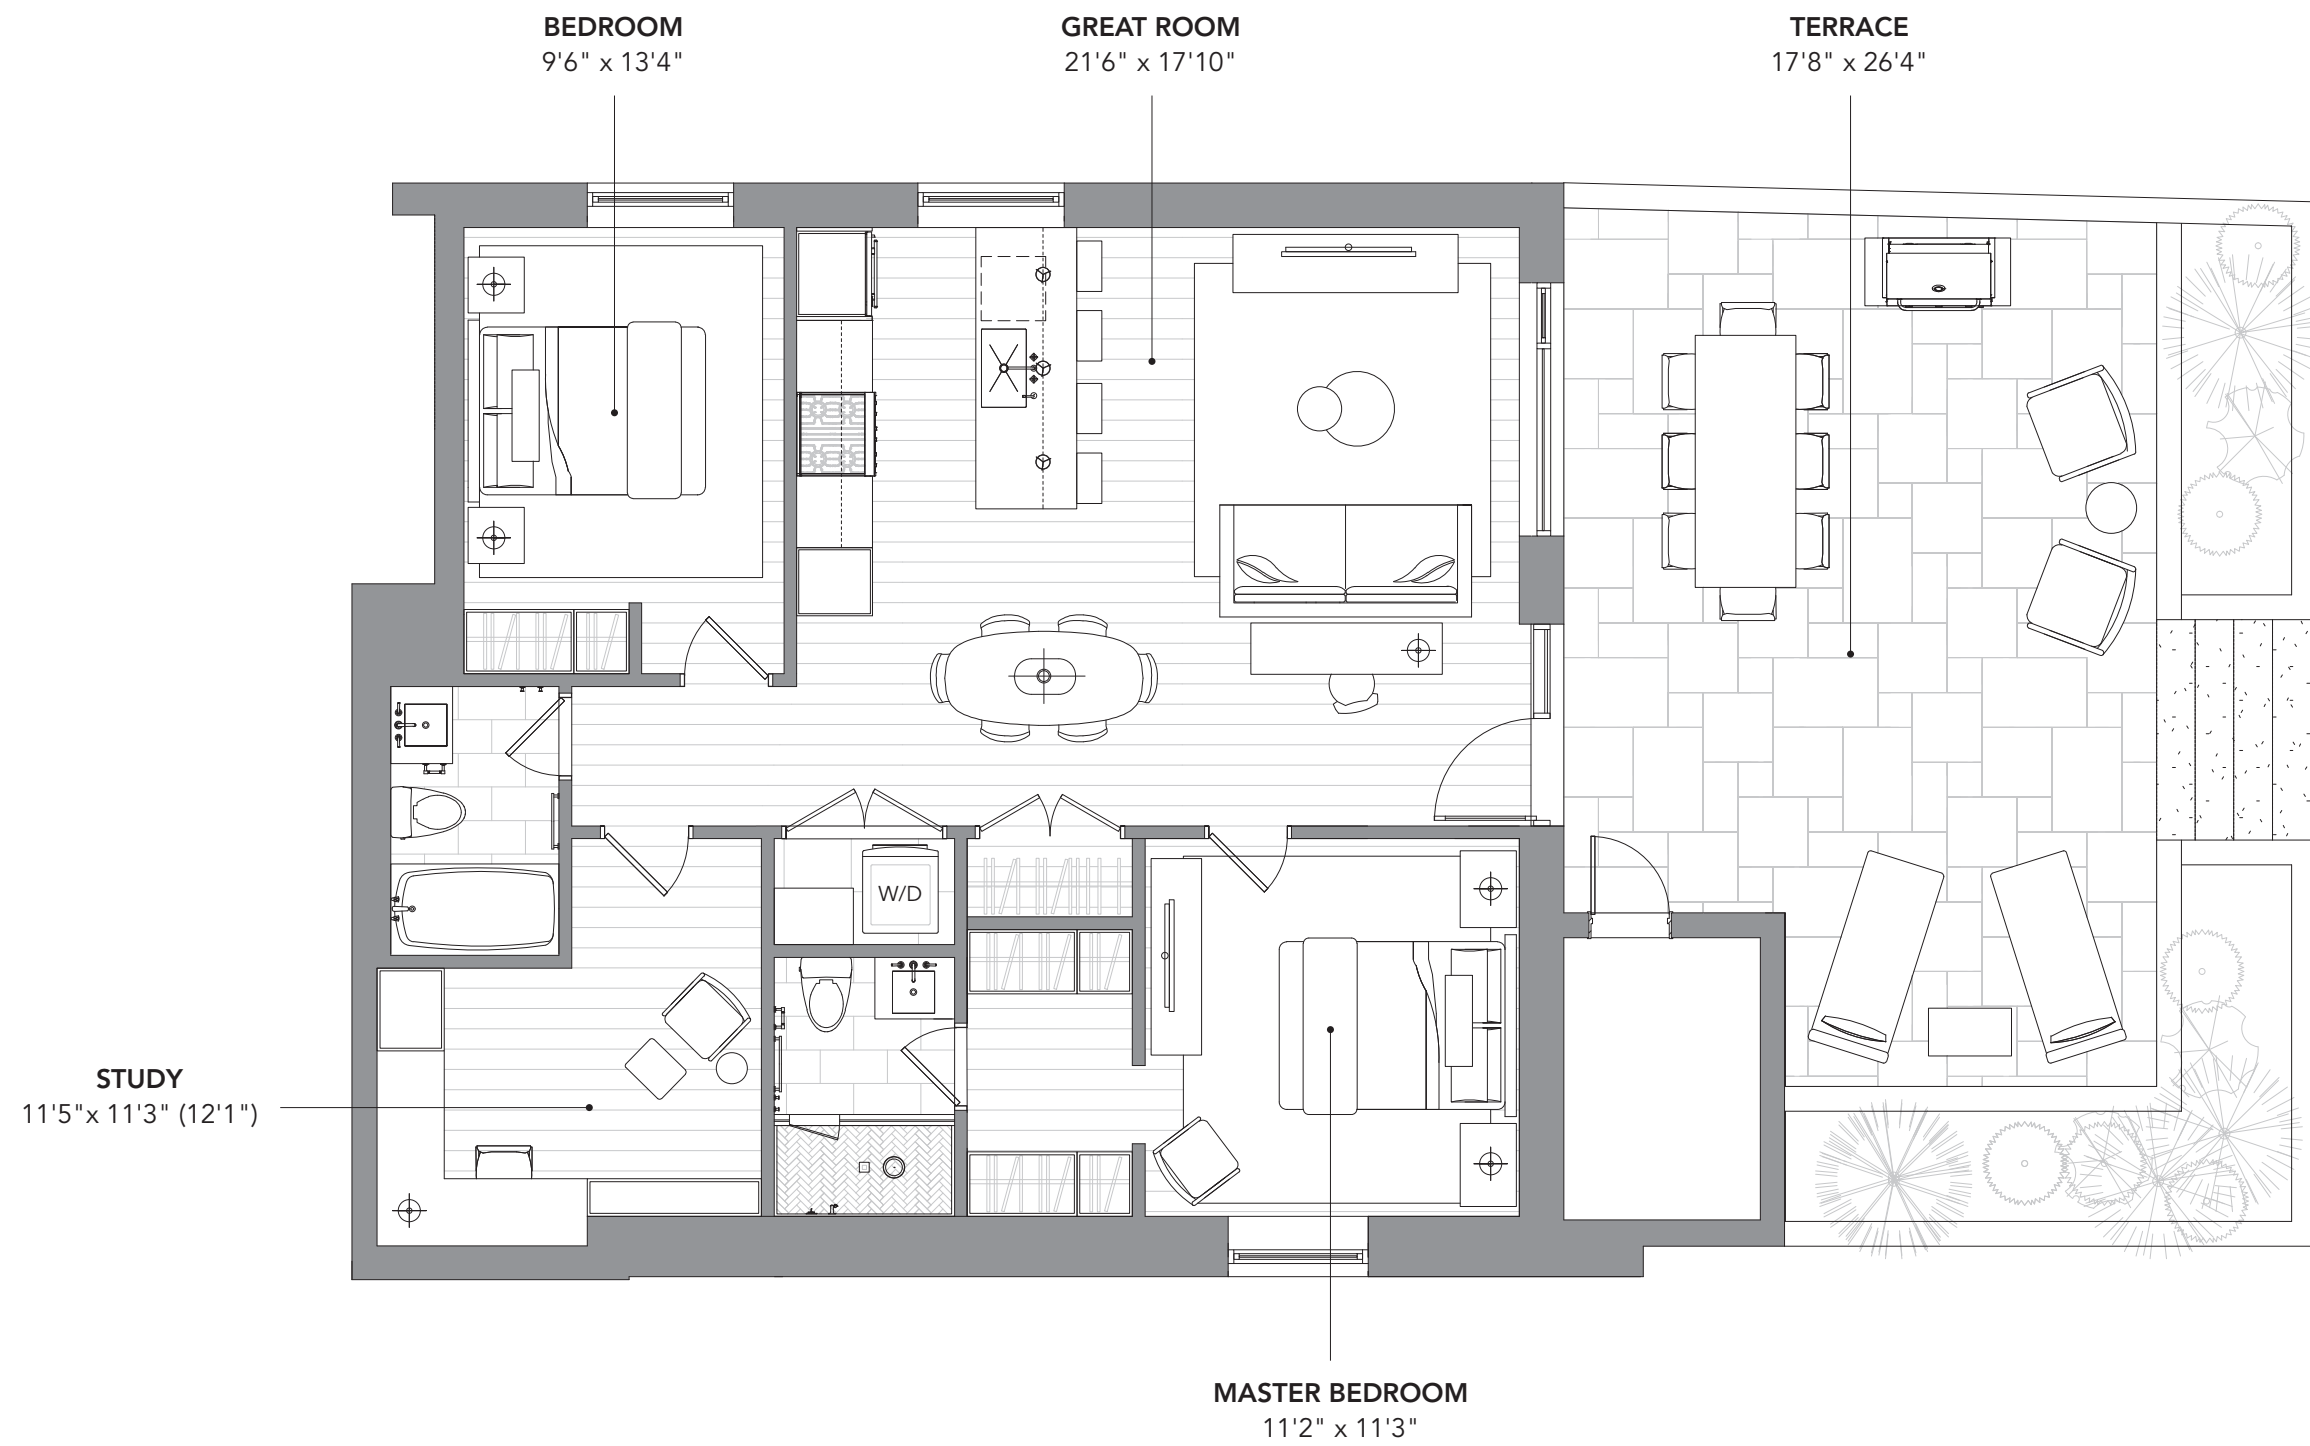

SUITE 1A
2 BEDROOM + DEN
1,132
SQ. FT.

GROUND LEVEL
N
Sizes and specifications subject to change without notice. E&O.E.