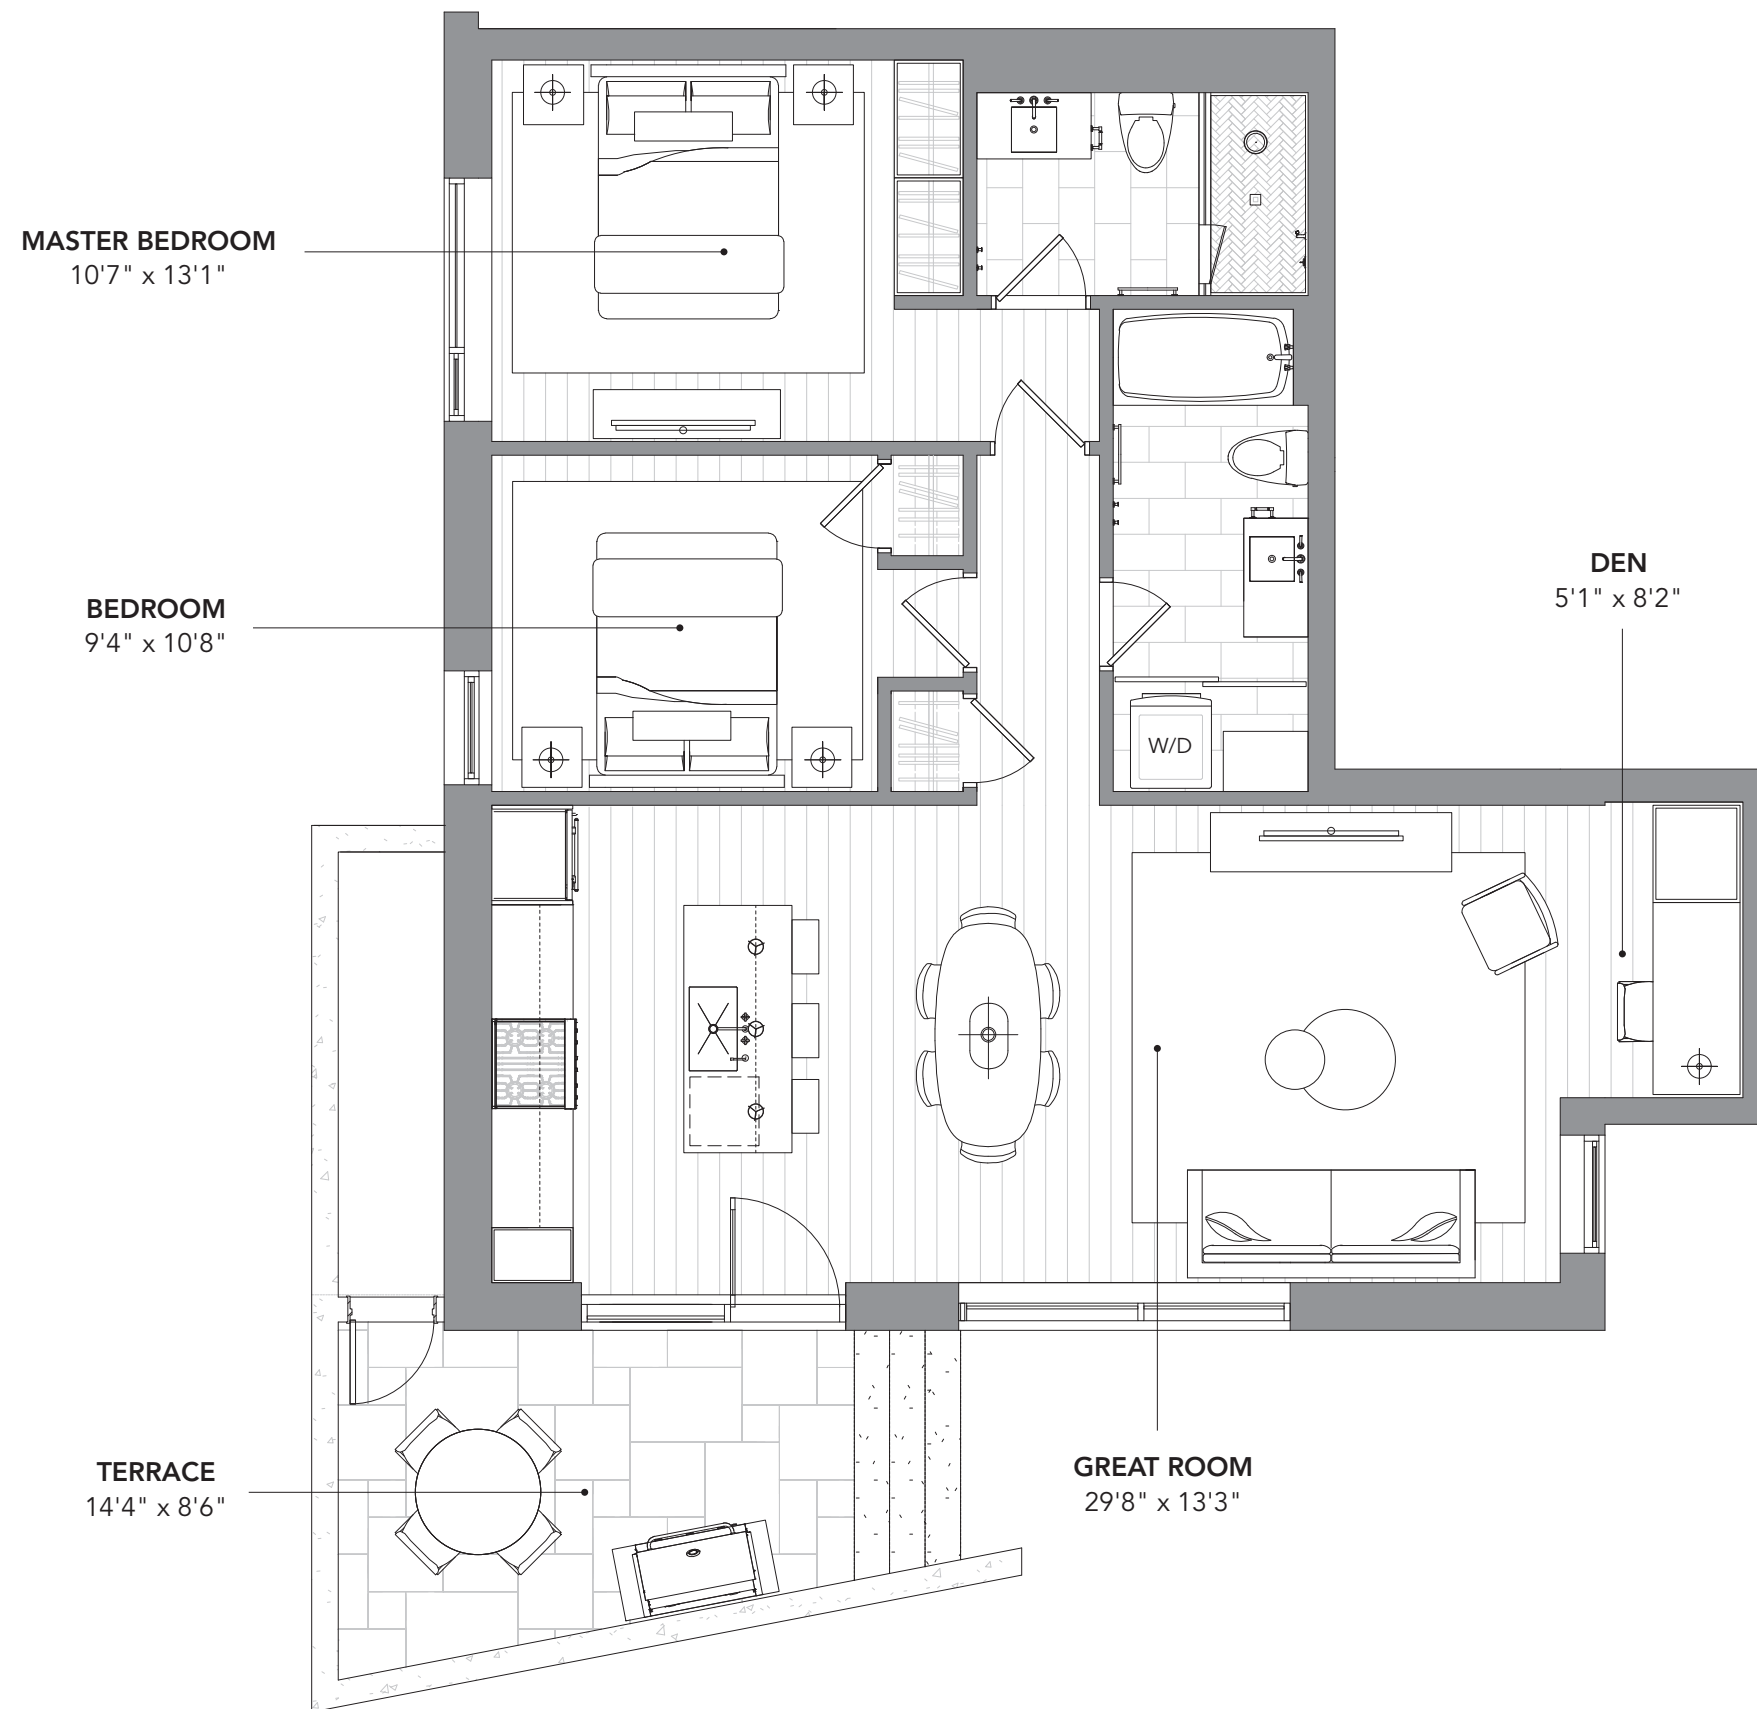

SUITE 1B
2 BEDROOM + DEN
1,038
SQ. FT.

GROUND LEVEL
N
Sizes and specifications subject to change without notice. E&O.E.