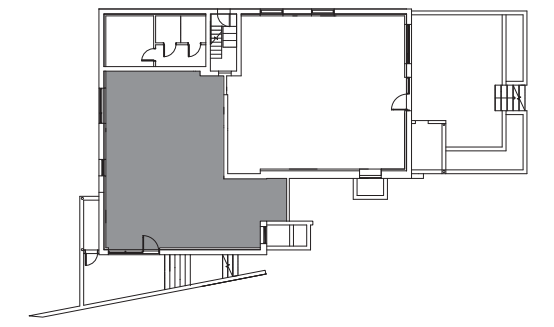

SUITE 1B
2 BEDROOM + DEN
1,038
SQ. FT.

GROUND LEVEL
N
Sizes and specifications subject to change without notice. E&O.E.