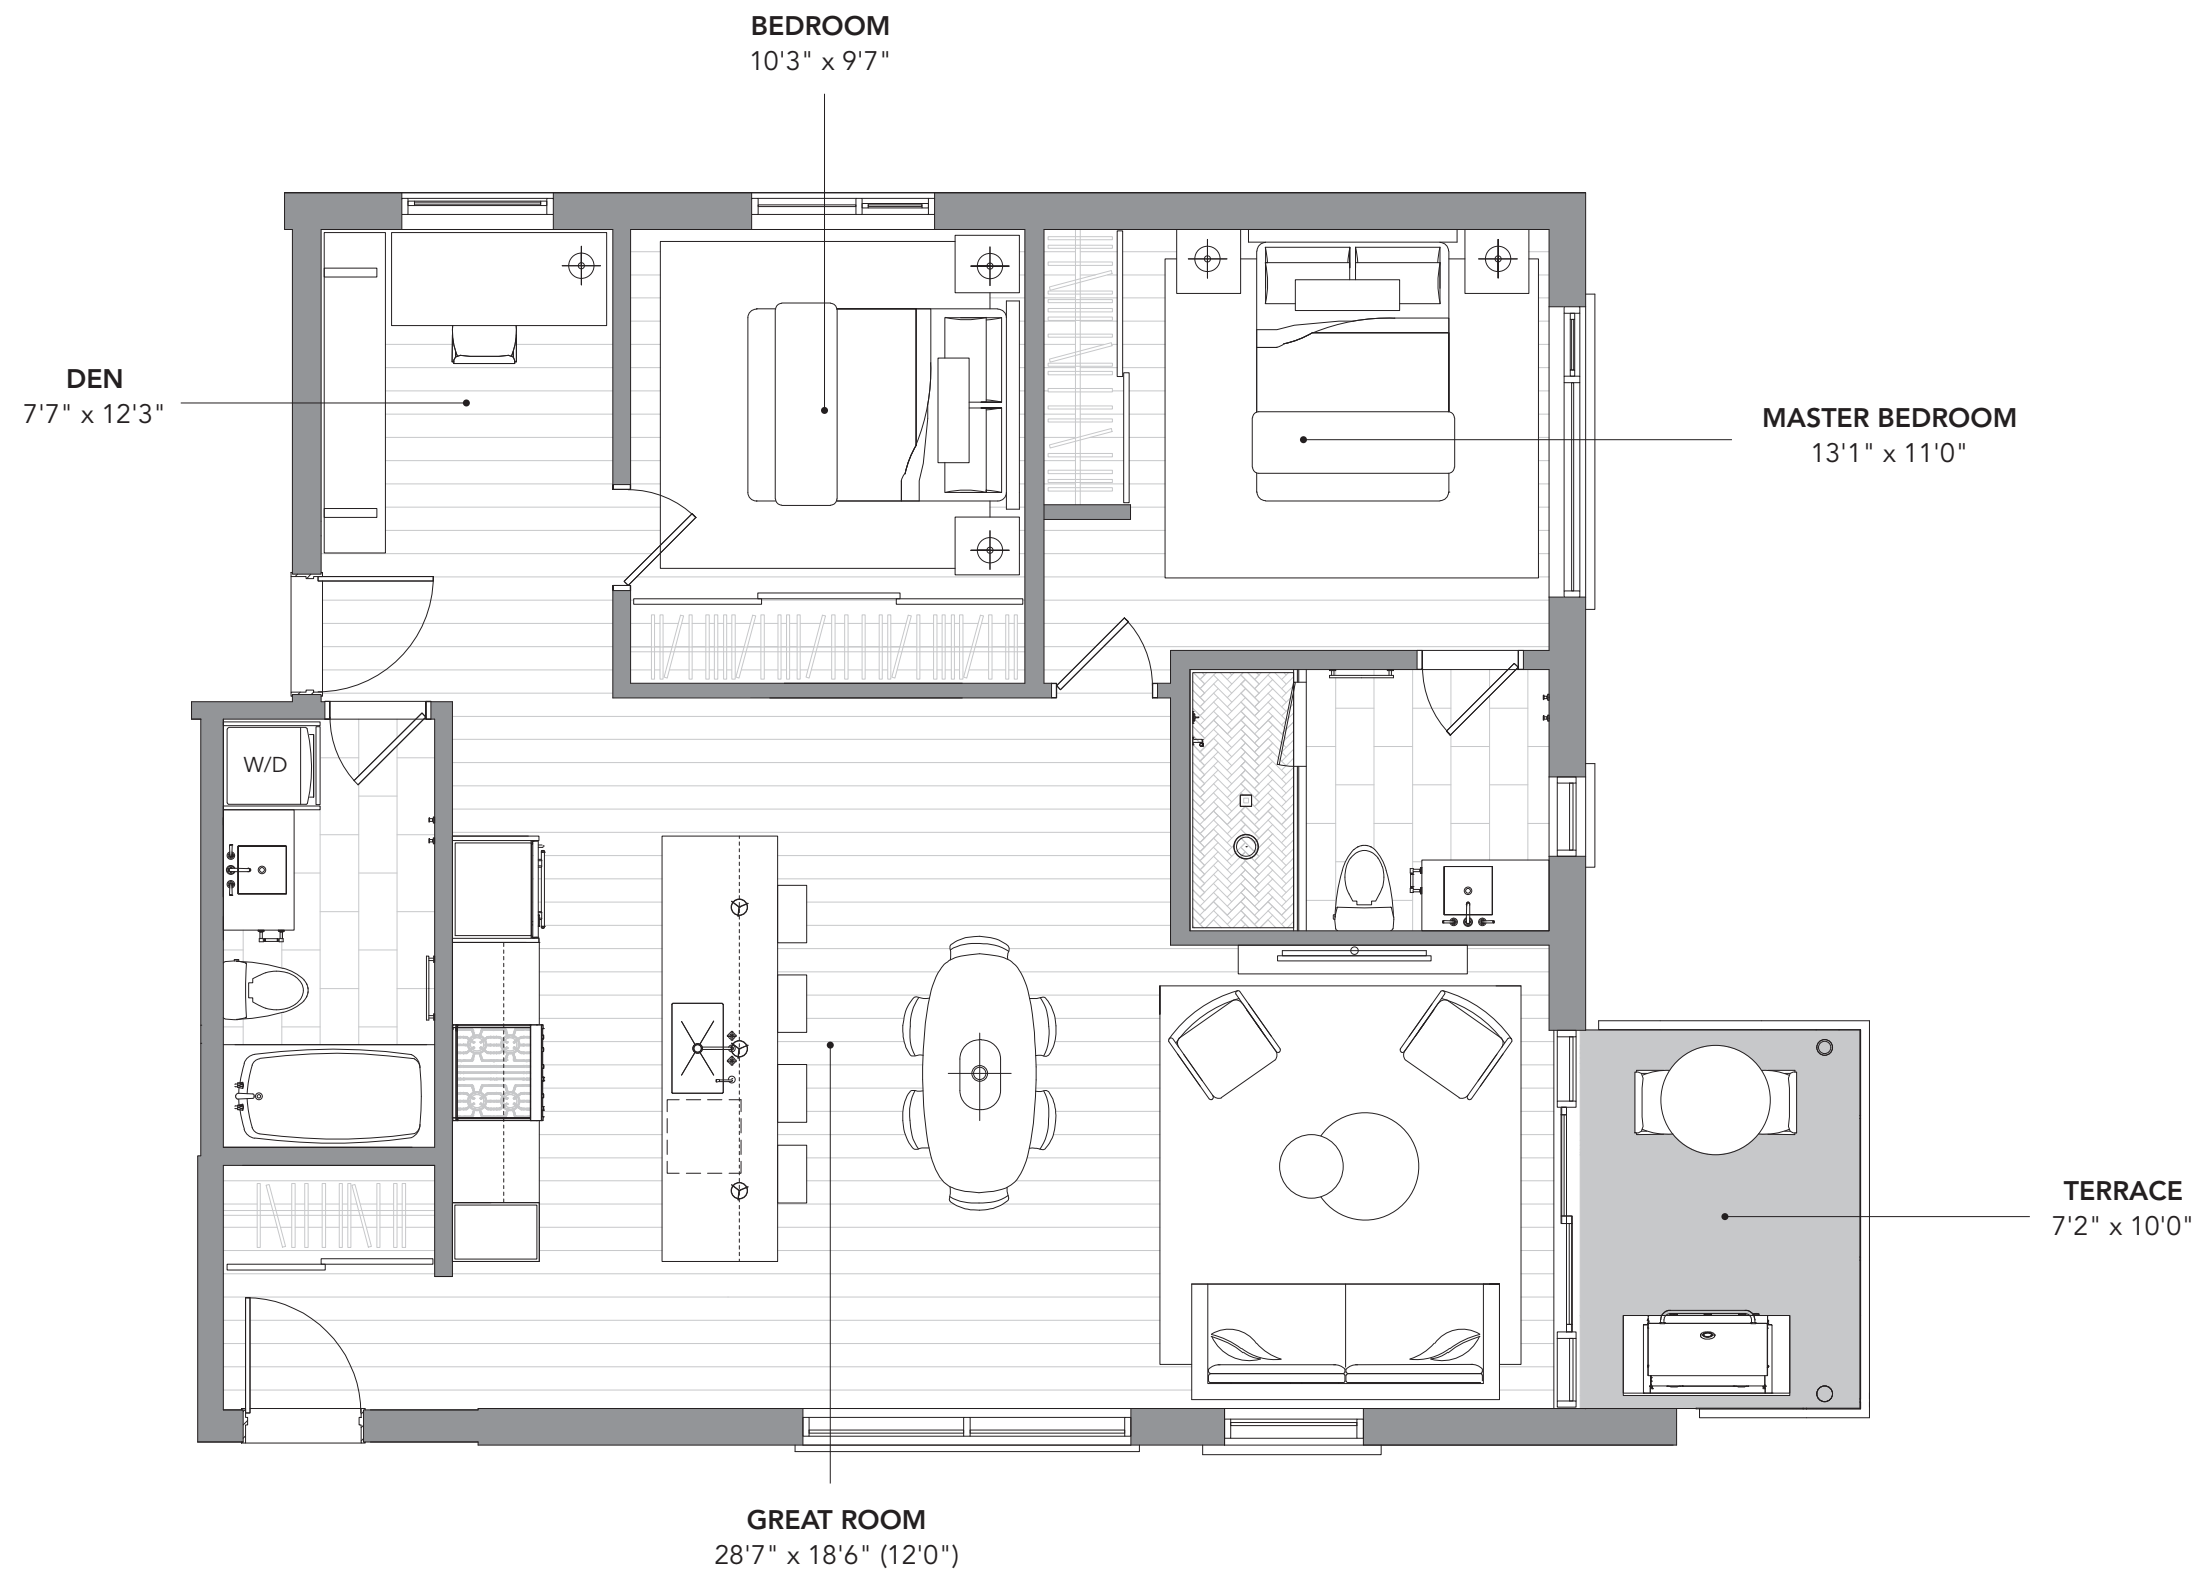

SUITE 2A
2 BEDROOM + DEN
1,138
SQ. FT.

MAIN LEVEL
Sizes and specifications subject to change without notice. E&O.E.