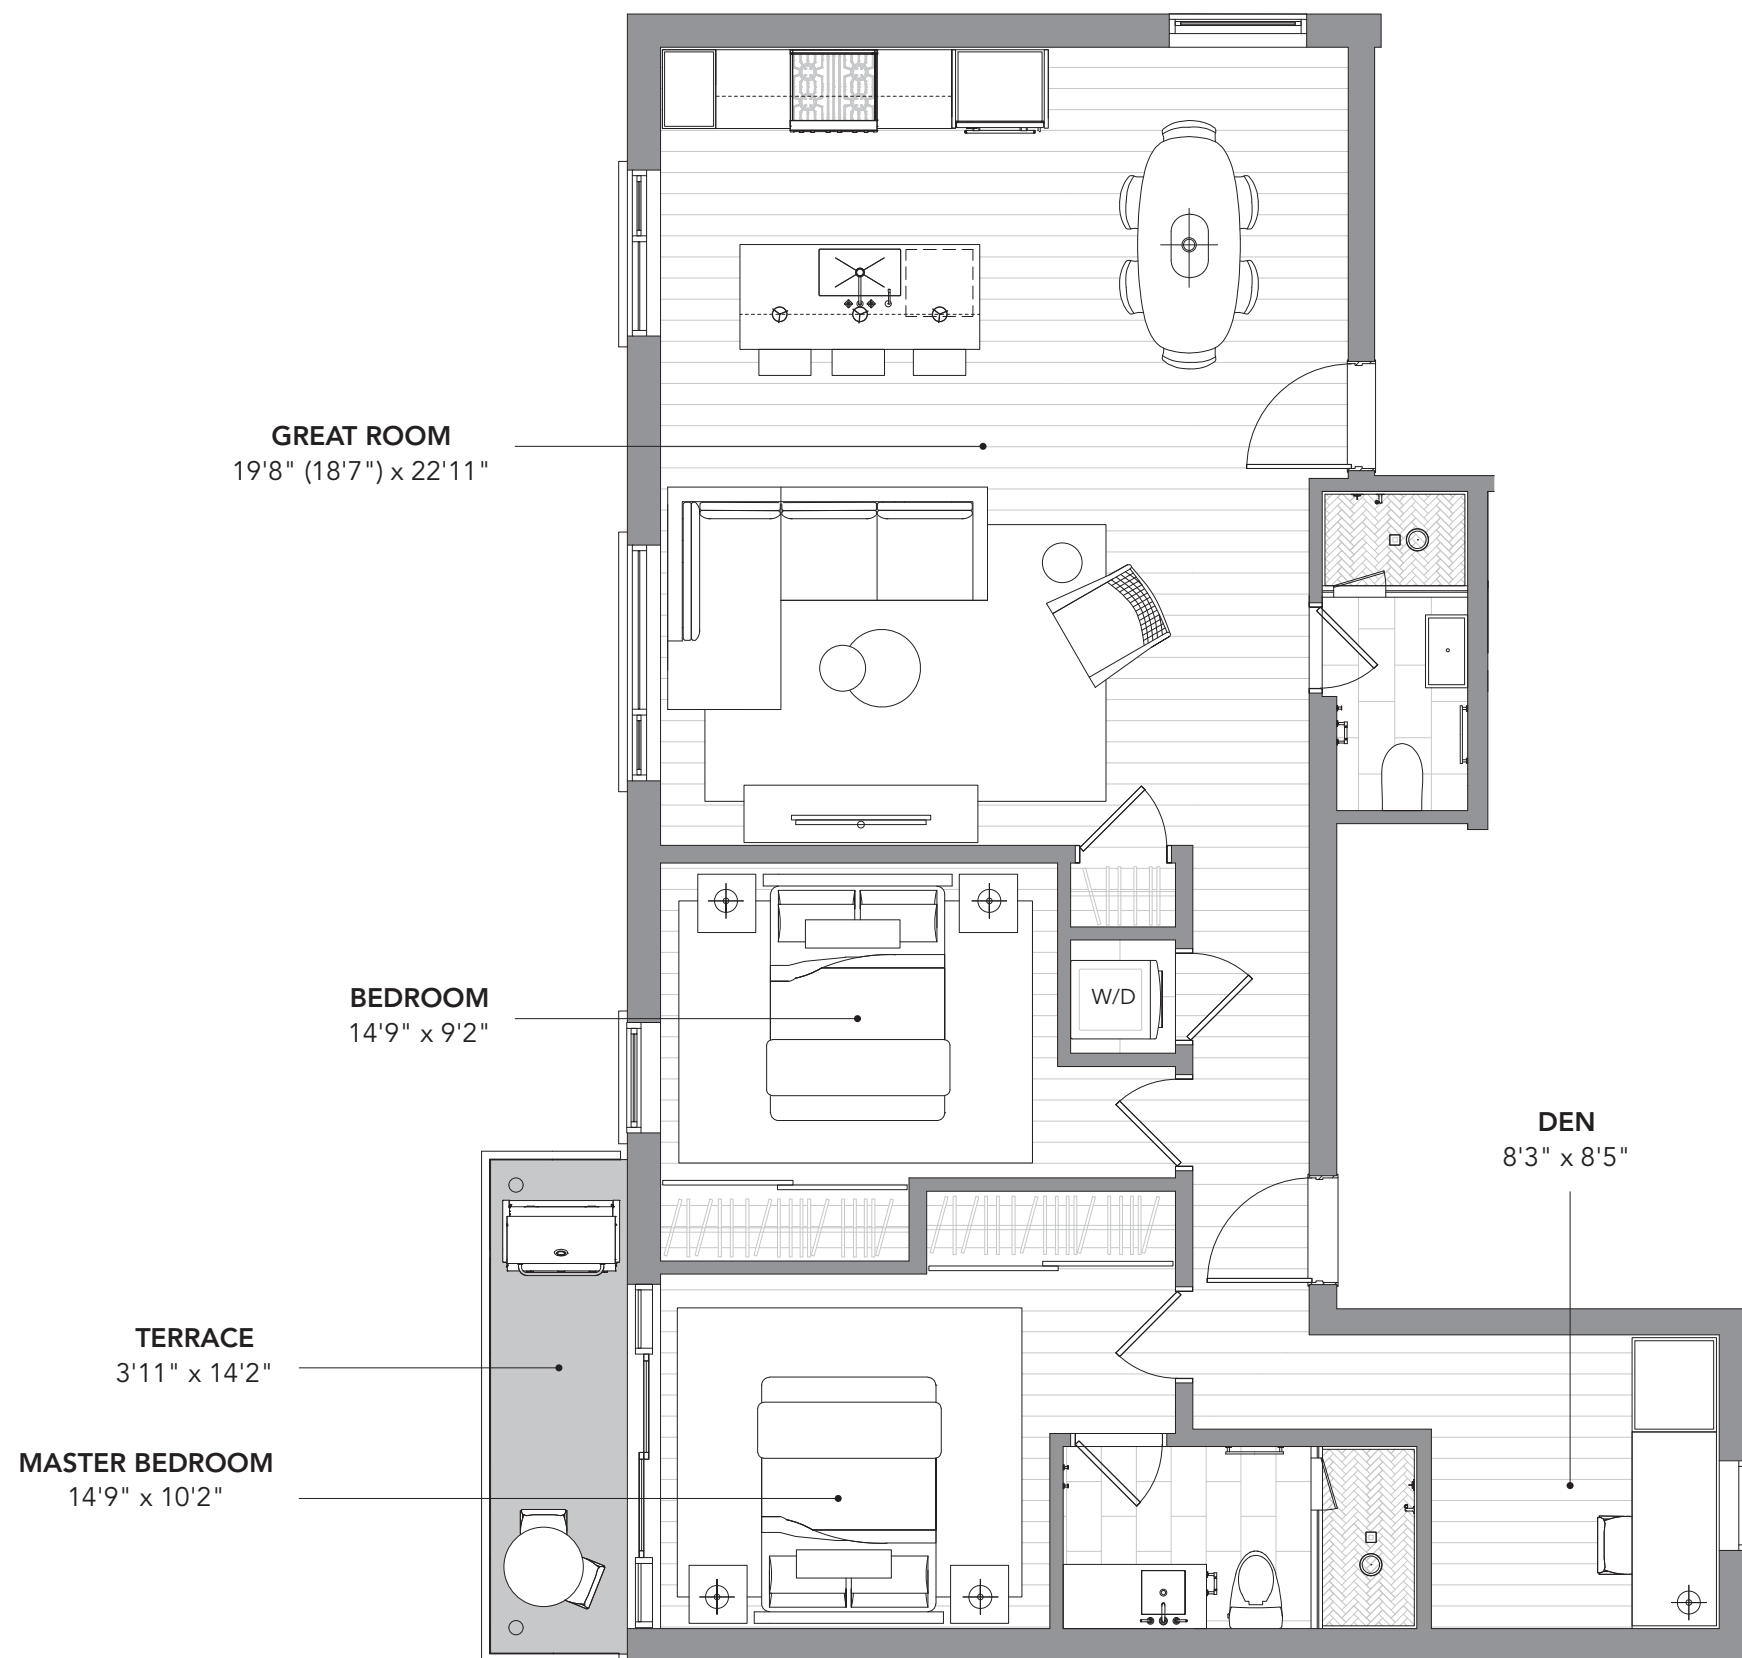

SUITE 2B
2 BEDROOM + DEN
1,144
SQ. FT.

MAIN LEVEL
Sizes and specifications subject to change without notice. E&O.E.