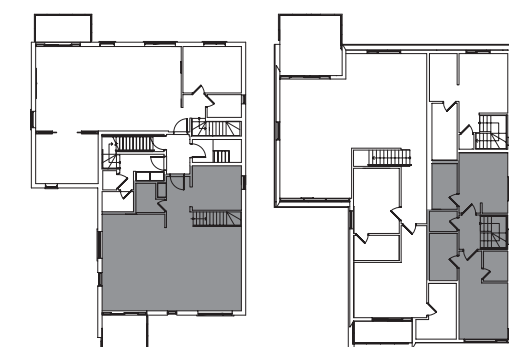

SUITE 3A  
 2 BEDROOM + DEN  
**1,491**  
 SQ. FT.

LOWER LEVEL

UPPER LEVEL

LOWER LEVEL UPPER LEVEL

Sizes and specifications subject to change without notice. E&O.E.