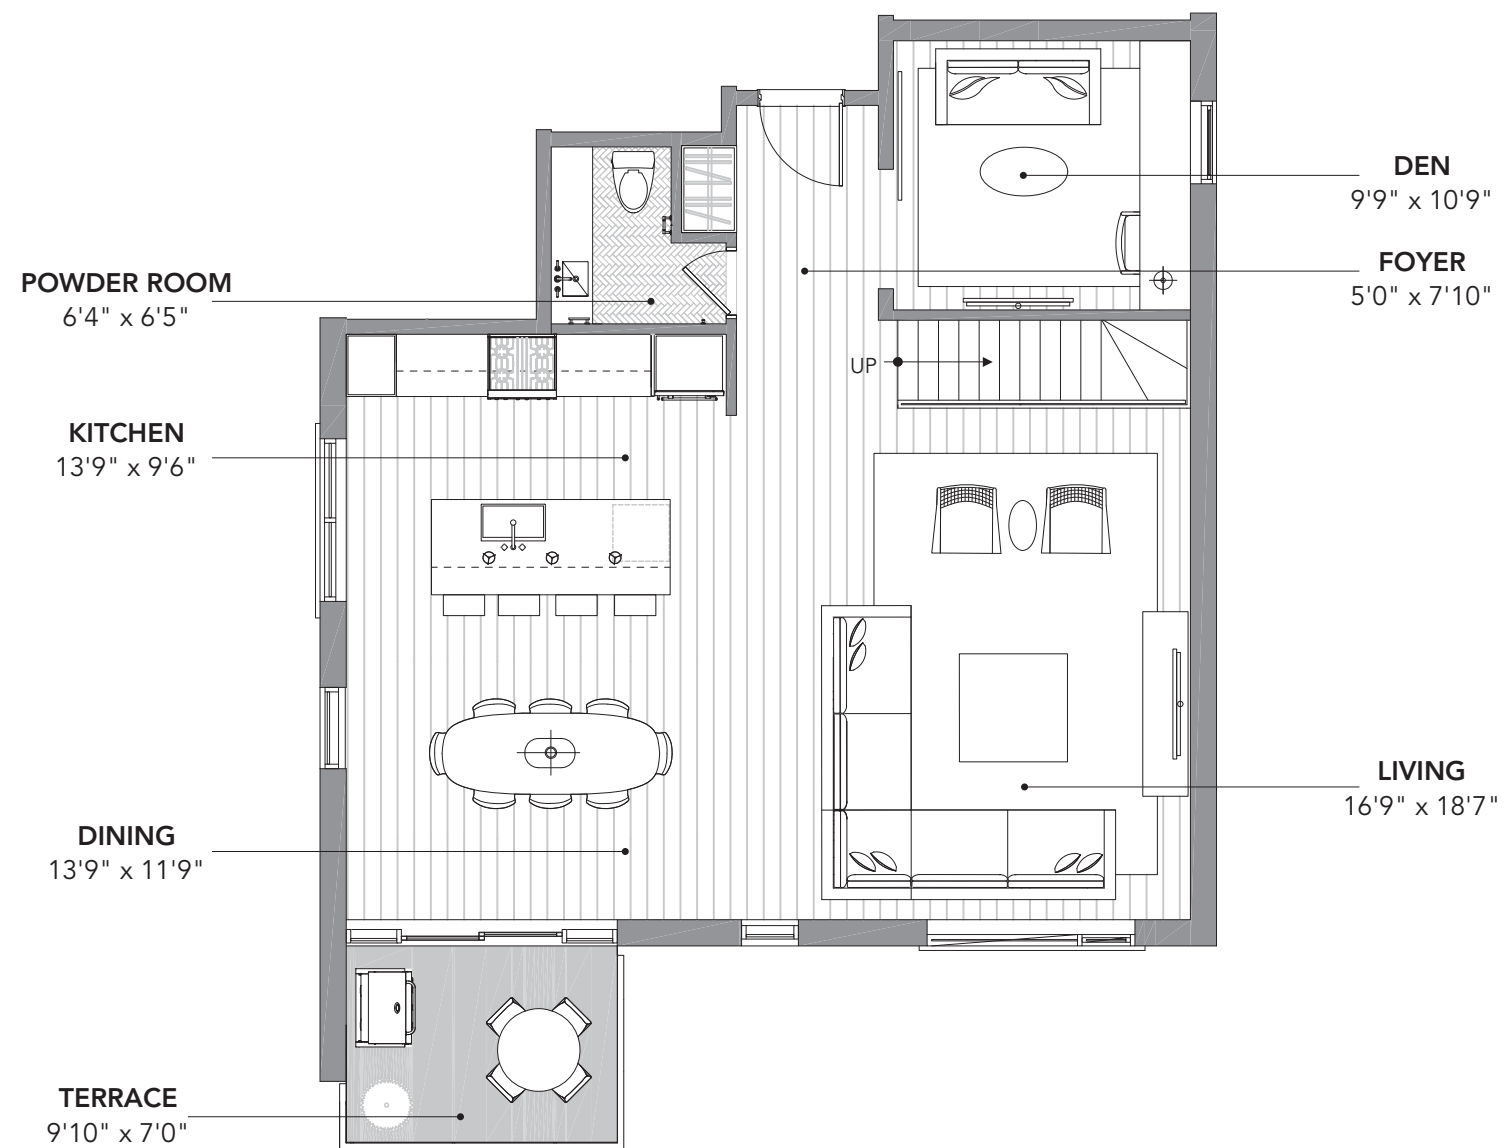

SUITE 3A  
 2 BEDROOM + DEN  
**1,491**  
 SQ. FT.

LOWER LEVEL

UPPER LEVEL

LOWER LEVEL UPPER LEVEL

Sizes and specifications subject to change without notice. E&O.E.