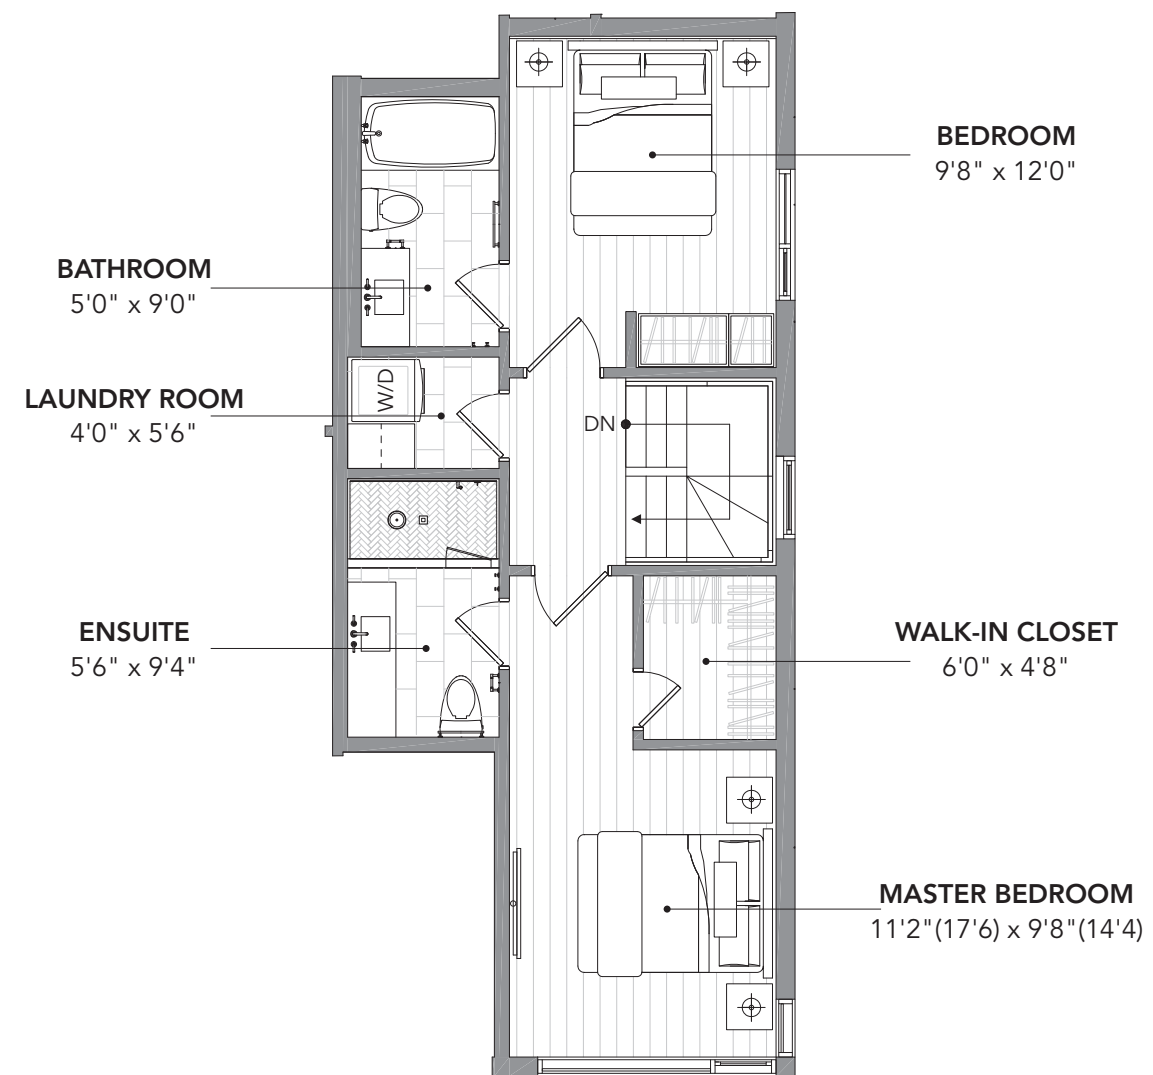

SUITE 3A  
 2 BEDROOM + DEN  
**1,491**  
 SQ. FT.

LOWER LEVEL

UPPER LEVEL

LOWER LEVEL UPPER LEVEL

Sizes and specifications subject to change without notice. E&O.E.