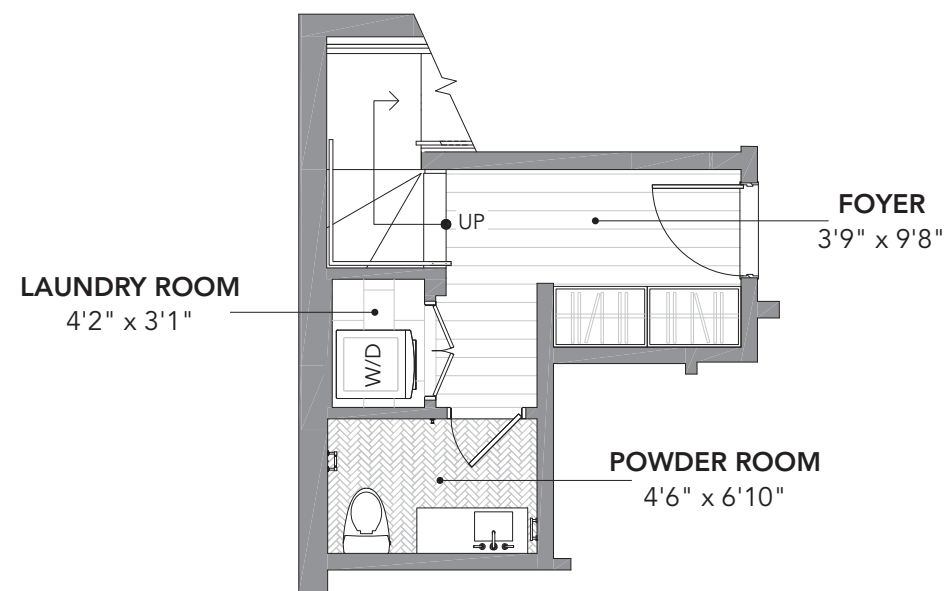

SUITE 3C  
2 BEDROOM  
**1,447**  
SQ. FT.

LOWER LEVEL

UPPER LEVEL

Sizes and specifications subject to change without notice. E&O.E.