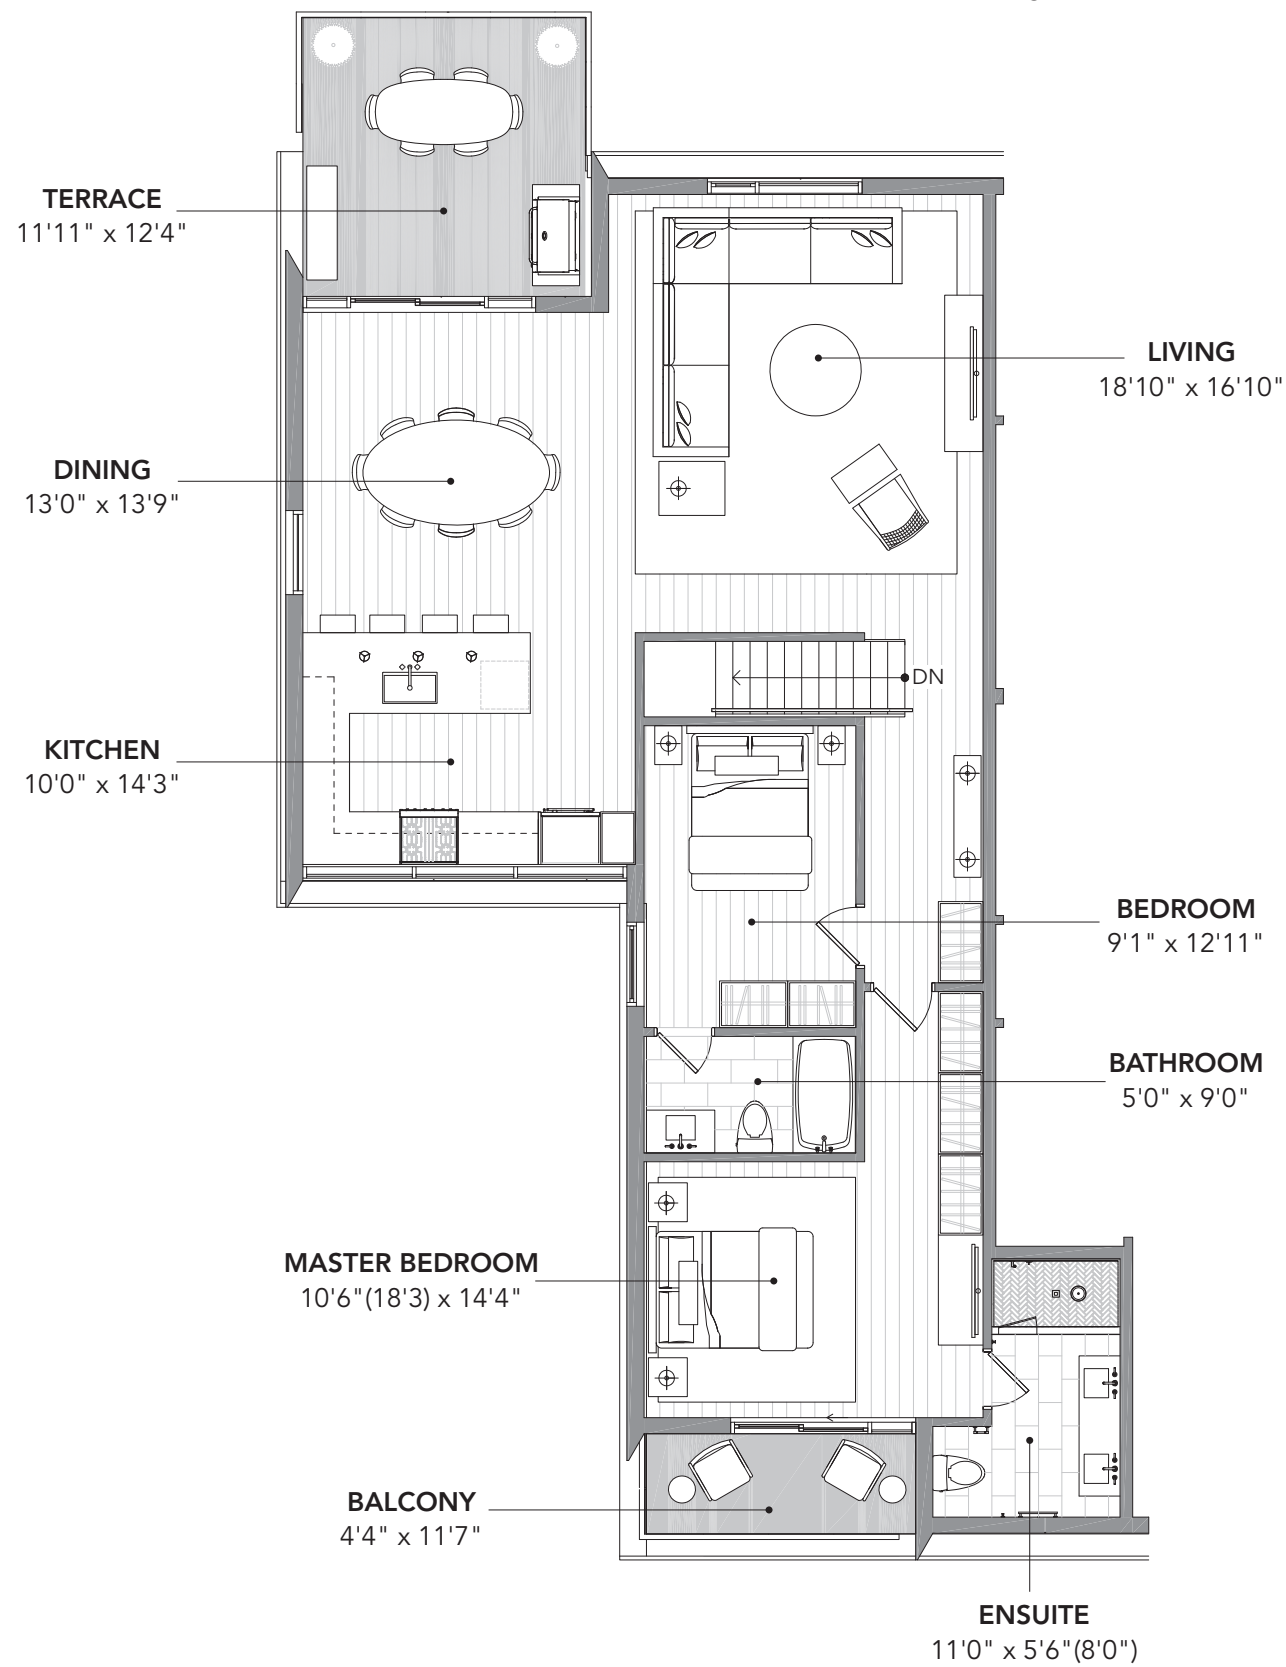

SUITE 3C  
2 BEDROOM  
**1,447**  
SQ. FT.

LOWER LEVEL

UPPER LEVEL

Sizes and specifications subject to change without notice. E&O.E.