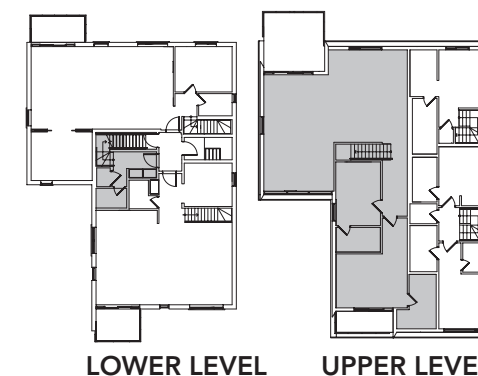

SUITE 3C  
2 BEDROOM  
**1,447**  
SQ. FT.

LOWER LEVEL

UPPER LEVEL

Sizes and specifications subject to change without notice. E&O.E.